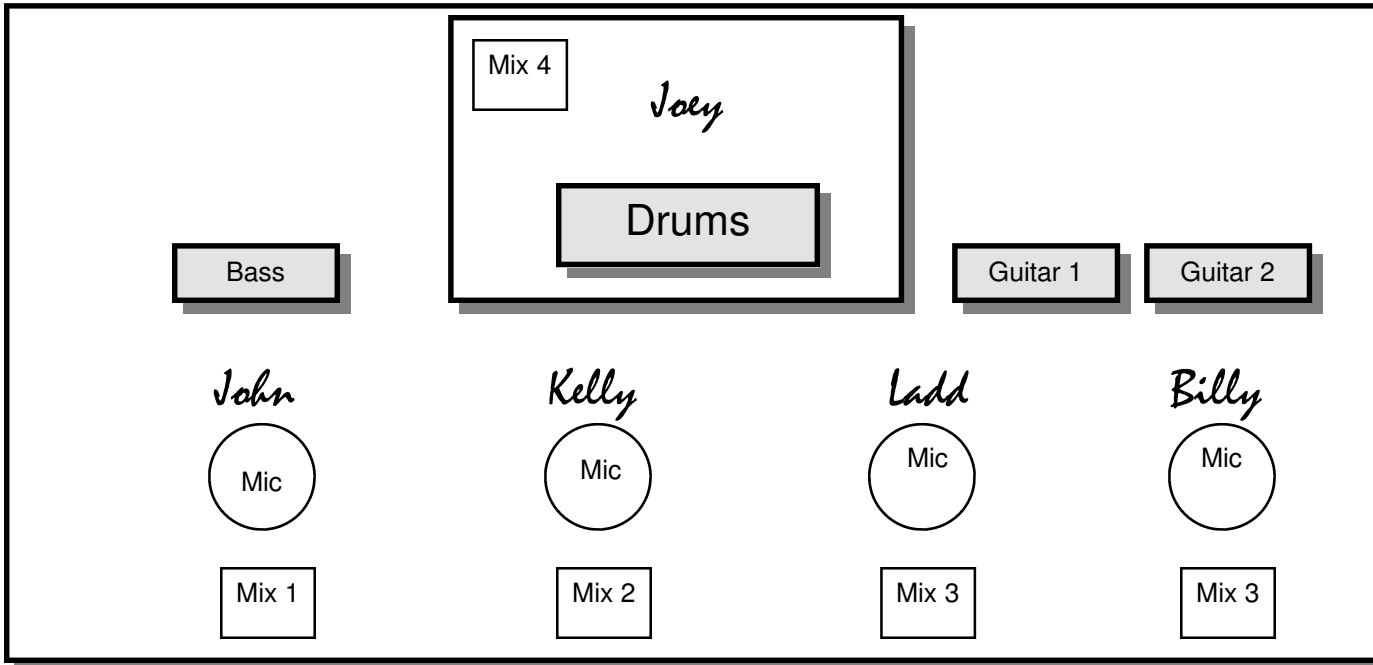

# The BLEND

STAGE 12' x 24' / DRUM RISER 6' x 8'