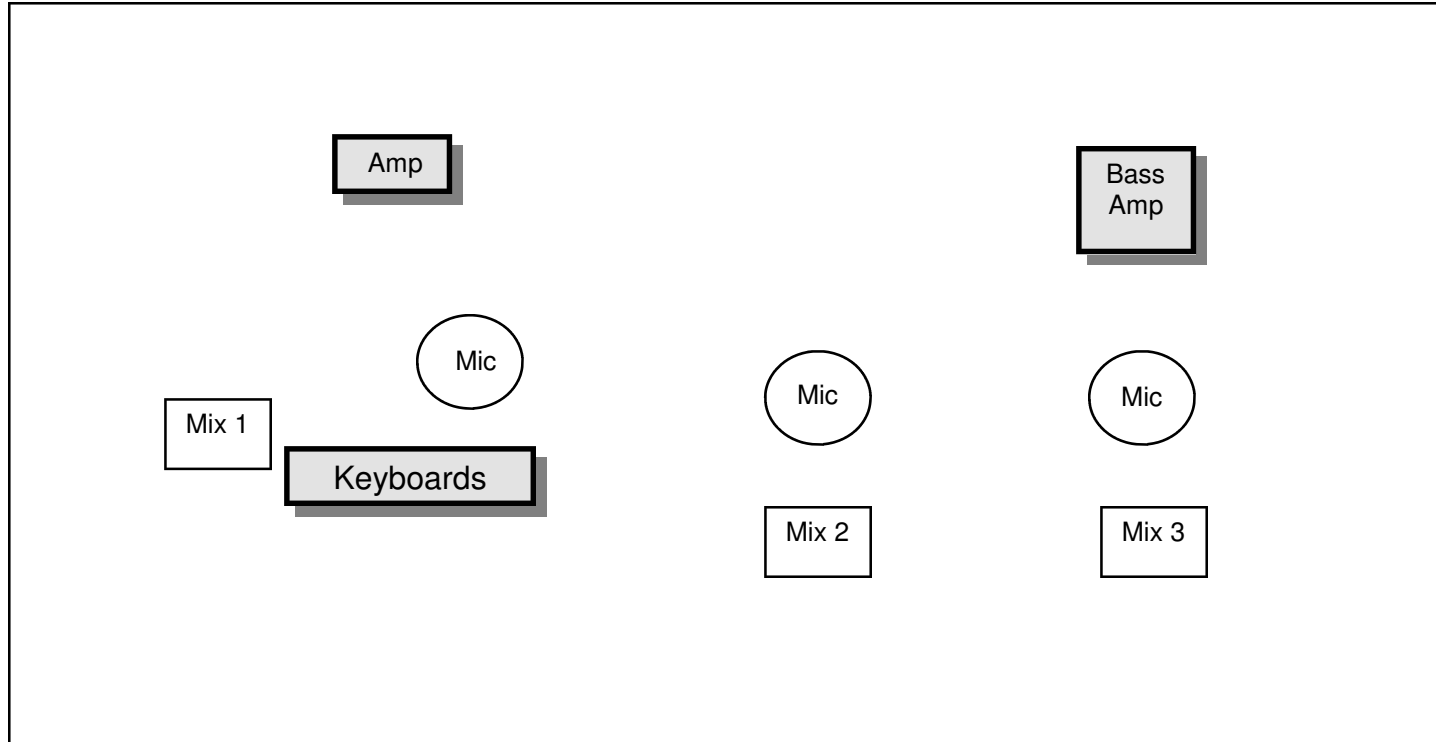

HINDSIGHT

MINIMUM STAGE 8' deep x 12' wide